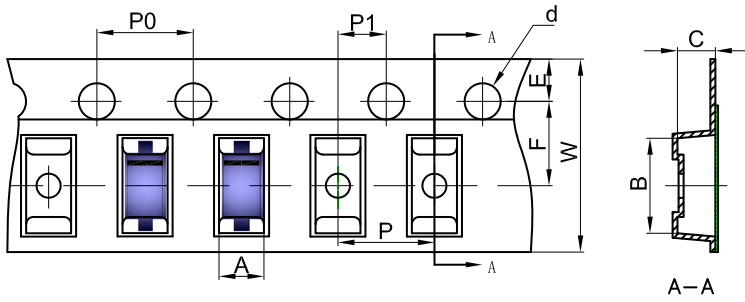

SOD-123 Embossed Carrier Tape

Dimensions are in millimeter											
Pkg type	A	B	C	d	E	F	P0	P	P1	W	
SOD-123	1.85	3.95	1.57	Ø1.55	1.75	3.50	4.00	4.00	2.00	8.00	

SOD-123 Tape Leader and Trailer